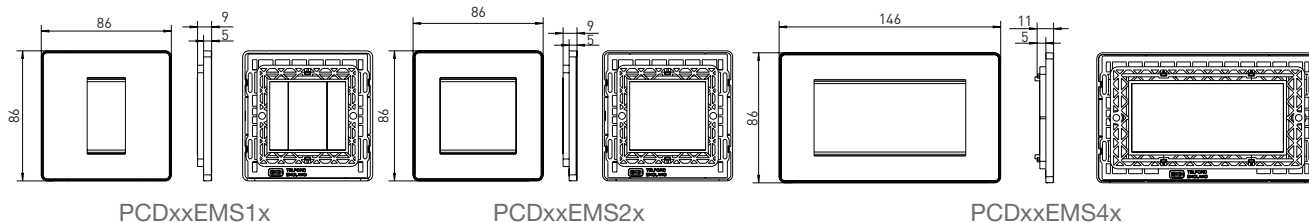

Front Plate

Technical Specifications

Standard(s)	BS 5733
Aperture size	1 module, 25mm wide x 50mm H (EMS1)
	2 module, 50mm wide x 50mm H (EMS2)
	4 module, 100mm wide x 50mm H (EMR4)

Line Diagrams

Packaging Information

Cat No.	Description	Packaging Type			Pack Quantity			Barcode		
		Product	Inner Box	Outer Box	Each	Inner Box	Outer Box	Individual	Inner Box	Outer Box
PCDCLEMS1W	1 Mod FP - CL	Bag	Colour Box	Carton	1	20	200	5050765193054	5050765193405	5050765193757
PCDBSEMS1W	1 Mod FP - BS	Bag	Colour Box	Carton	1	20	200	5050765197670	5050765197687	5050765197694
PCDMGEMS1B	1 Mod FP - MG	Bag	Colour Box	Carton	1	20	200	5050765184830	5050765185189	5050765185530
PCDMBEMS1B	1 Mod FP - MB	Bag	Colour Box	Carton	1	20	200	5050765183789	5050765184137	5050765184489
PCDDBEMS1B	1 Mod FP - DB	Bag	Colour Box	Carton	1	20	200	5050765222631	5050765222853	5050765223072
PCDCPEMS1B	1 Mod FP - CP	Bag	Colour Box	Carton	1	20	200	5050765223294	5050765223515	5050765223737
PCDSBEMS1B	1 Mod FP - SB	Bag	Colour Box	Carton	1	20	200	5050765190954	5050765191302	5050765191654
PCDBCEMS1B	1 Mod FP - BC	Bag	Colour Box	Carton	1	20	200	5050765188852	5050765189200	5050765189552
PCDCLEMS2W	2 Mod FP - CL	Bag	Colour Box	Carton	1	20	200	5050765193061	5050765193412	5050765193764
PCDBSEMS2W	2 Mod FP - BS	Bag	Colour Box	Carton	1	20	200	5050765197700	5050765197717	5050765197724
PCDMGEMS2B	2 Mod FP - MG	Bag	Colour Box	Carton	1	20	200	5050765184847	5050765185196	5050765185547
PCDMBEMS2B	2 Mod FP - MB	Bag	Colour Box	Carton	1	20	200	5050765183796	5050765184144	5050765184496
PCDDBEMS2B	2 Mod FP - DB	Bag	Colour Box	Carton	1	20	200	5050765222648	5050765222860	5050765223089
PCDCPEMS2B	2 Mod FP - CP	Bag	Colour Box	Carton	1	20	200	5050765223300	5050765223522	5050765223744
PCDSBEMS2B	2 Mod FP - SB	Bag	Colour Box	Carton	1	20	200	5050765190961	5050765191319	5050765191661
PCDBCEMS2B	2 Mod FP - BC	Bag	Colour Box	Carton	1	20	200	5050765188869	5050765189217	5050765189569
PCDCLEMR4W	4 Mod FP - CL	Bag	Colour Box	Carton	1	10	100	5050765193078	5050765193429	5050765193771
PCDBSEMR4W	4 Mod FP - BS	Bag	Colour Box	Carton	1	10	100	5050765197731	5050765197748	5050765197755
PCDMGEMR4B	4 Mod FP - MG	Bag	Colour Box	Carton	1	10	100	5050765184854	5050765185202	5050765185554
PCDMBEMR4B	4 Mod FP - MB	Bag	Colour Box	Carton	1	10	100	5050765183802	5050765184151	5050765184502
PCDDBEMR4B	4 Mod FP - DB	Bag	Colour Box	Carton	1	10	100	5050765222655	5050765222877	5050765223096
PCDCPEMR4B	4 Mod FP - CP	Bag	Colour Box	Carton	1	10	100	5050765223317	5050765223539	5050765223751
PCDSBEMR4B	4 Mod FP - SB	Bag	Colour Box	Carton	1	10	100	5050765190978	5050765191326	5050765191678
PCDBCEMR4B	4 Mod FP - BC	Bag	Colour Box	Carton	1	10	100	5050765188876	5050765189224	5050765189576

Colour Reference:

CL = Pearlescent White; MG = Matt Grey; DB = Matt Blue; SB = Satin Brass

BS = Brushed Steel; MB = Matt Black; CP = Polished Copper; BC = Black Chrome

Weights & Dimensions