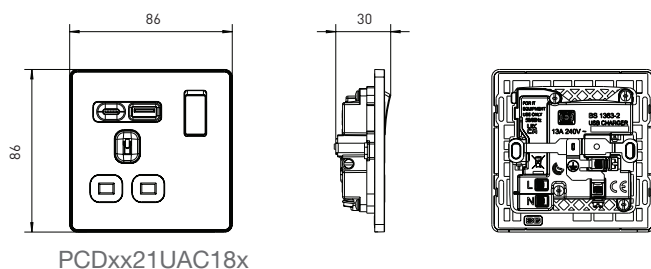

Technical Specifications

Rating	13 Amp 240V ~
Contact Gap	3.0mm minimum
Switch Type	Single Pole
Terminal Capacity - L & N	3 x 2.5mm ² , 3 x 4.0mm ² & 2 x 6.0mm ²
RoHS Directive	Yes
WEEE Directive	Yes
Mounting Box Depth (Min)	35mm
Fixing Centres	60.3mm

Single 13 Amp Power Socket with 18W Type A + C USB

Line Diagrams

Packaging Information

Cat No.	Description	Packaging Type			Pack Quantity			Barcode		
		Product	Inner Box	Outer Box	Each	Inner Box	Outer Box	Individual	Inner Box	Outer Box
PCDBC21UAC18B	1G SKT + 18W USB	Eco Blister	Colour Box	Carton	1	5	50	5050765263627	5050765263634	5050765263641
PCDBS21UAC18W	1G SKT + 18W USB	Eco Blister	Colour Box	Carton	1	5	50	5050765263658	5050765263665	5050765263672
PCDCL21UAC18W	1G SKT + 18W USB	Eco Blister	Colour Box	Carton	1	5	50	5050765263689	5050765263696	5050765263702
PCDDB21UAC18B	1G SKT + 18W USB	Eco Blister	Colour Box	Carton	1	5	50	5050765258173	5050765258180	5050765258197
PCDMB21UAC18B	1G SKT + 18W USB	Eco Blister	Colour Box	Carton	1	5	50	5050765258951	5050765258968	5050765258975
PCDMG21UAC18B	1G SKT + 18W USB	Eco Blister	Colour Box	Carton	1	5	50	5050765263719	5050765263726	5050765263733
PCDSB21UAC18B	1G SKT + 18W USB	Eco Blister	Colour Box	Carton	1	5	50	5050765263740	5050765263757	5050765263764
PCDCP21UAC18B	1G SKT + 18W USB	Eco Blister	Colour Box	Carton	1	5	50	5050765263771	5050765263788	5050765263795

Colour Reference:

CL = Pearlescent White; MG = Matt Grey; DB = Matt Blue; SB = Satin Brass

BS = Brushed Steel; MB = Matt Black; CP = Polished Copper; BC = Black Chrome

Weights & Dimensions

Cat No.	Description	Dimensions (H x W x D) cm				Weight (kg)				CBM (m ³)
		Unpacked Product	Packed Product	Inner Box	Outer Box	Unpacked Product	Packed Product	Inner Box	Outer Box	Outer Box
PCDxx21UAC18x	1G SKT + 18W USB	8.6 x 8.6 x 3.0	15.3 x 12.0 x 34.3	12.7 x 11.7 x 20.7	21.9 x 26.3 x 59.8	0.092	0.115	0.64	6.76	0.03444