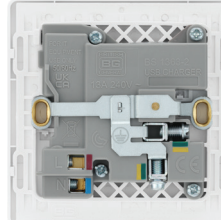

Features:

- 13A Power Socket with integrated 'fast charge' USB-A & USB-C ports
- Supports PD and QC charging protocols and outputs the best voltage & current for optimum charging
- Smart Charging - Intelligently adjusts the voltage to give devices the power they need, when they need it, without overcharging
- Compatible with all smartphone brands including Apple, Samsung, Google and Huawei
- Screwless front plate clips on and off easily, ideal for redecorating.
- Colour coded terminals with captive screws
- Twin earth for high integrity circuits
- Minimum mounting box depth: 35mm

Product Images

PCDBC21UAC18B

PCDBS21UAC18W

PCDCCL21UAC18W

PCDCP21UAC18B

PCddb21uac18b

PCDMB21UAC18B

PCDMG21UAC18B

PCDSB21UAC18B

Colour Reference:

CL = Pearlescent White; MG = Matt Grey; DB = Matt Blue; SB = Satin Brass

BS = Brushed Steel; MB = Matt Black; CP = Polished Copper; BC = Black Chrome

Single 13 Amp Power Socket with 18W Type A + C USB

Technical Specifications

Rating	13 Amp 240V ~
Contact Gap	3.0mm minimum
Switch Type	Single Pole
Terminal Capacity - L & N	3 x 2.5mm ² , 3 x 4.0mm ² & 2 x 6.0mm ²
RoHS Directive	Yes
WEEE Directive	Yes
Mounting Box Depth (Min)	35mm
Fixing Centres	60.3mm