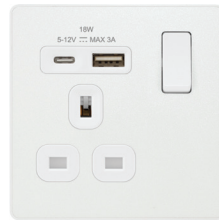

The modern screwless front plate is simple to clip on and off, so you can install or leave the base in place when decorating and clip the colour plate in place once the job is complete.

This innovative power socket with integrated 'fast charge' USB-A and USB-C ports can replace any standard socket - a neat solution with no loss of valuable power sockets.

Features:

- 13A Power Socket with integrated 'fast charge' USB-A & USB-C ports
- Supports PD and QC charging protocols and outputs the best voltage & current for optimum charging
- Smart Charging - Intelligently adjusts the voltage to give devices the power they need, when they need it, without overcharging
- Compatible with all smartphone brands including Apple, Samsung, Google and Huawei
- Screwless front plate clips on and off easily, ideal for redecorating.
- Colour coded terminals with captive screws
- Twin earth for high integrity circuits
- Minimum mounting box depth: 35mm

Product Images

PCDBC21UAC18B

PCDBS21UAC18W

PCDCCL21UAC18W

PCDCP21UAC18B

PCddb21uac18b

PCDMB21UAC18B

PCDMG21UAC18B