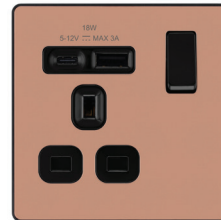

The modern screwless front plate is simple to clip on and off, so you can install or leave the base in place when decorating and clip the colour plate in place once the job is complete.

This innovative power socket with integrated 'fast charge' USB-A and USB-C ports can replace any standard socket - a neat solution with no loss of valuable power sockets.

Features:

- 13A Power Socket with integrated 'fast charge' USB-A & USB-C ports
- Supports PD and QC charging protocols and outputs the best voltage & current for optimum charging
- Smart Charging - Intelligently adjusts the voltage to give devices the power they need, when they need it, without overcharging
- Compatible with all smartphone brands including Apple, Samsung, Google and Huawei
- Screwless front plate clips on and off easily, ideal for redecorating.
- Colour coded terminals with captive screws
- Twin earth for high integrity circuits
- Minimum mounting box depth: 35mm

Product Images

PCDBC21UAC18B

PCDBS21UAC18W

PCDCCL21UAC18W

PCDCP21UAC18B

PCddb21uac18b

PCDMB21UAC18B

PCDMG21UAC18B

PCDSB21UAC18B

Colour Reference:

CL = Pearlescent White; MG = Matt Grey; DB = Matt Blue; SB = Satin Brass

BS = Brushed Steel; MB = Matt Black; CP = Polished Copper; BC = Black Chrome

Single 13 Amp Power Socket with 18W Type A + C USB