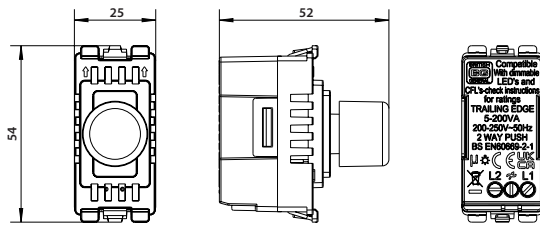

Nexus Grid Dimmer Modules

Technical Specifications

Standard(s)	BS EN 60669-2-1	
Voltage	200-250V AC	
Load Rating (Max/Min per module)		
Dimmable LED	5-100W	
Tungsten/Incandescent	5-200W	
Halogen	20-200W	
Dimmable Compact Fluorescent (CFL)	5-100W	
Type	Trailing Edge	
Terminal Capacity	4 x 1mm² 4 x 1.5mm² 2 x 2.5mm² & 1 x 4.0mm²	
RoHS Directive	Yes	
WEEE Directive	Yes	
Mounting Box Depth (Min)	25mm	

Line Diagrams

Packaging Information

Cat No.	Description	Packaging Type			Pack Quantity			Barcode		
		Product	Inner Box	Outer Box	Each	Inner Box	Outer Box	Individual	Inner Box	Outer Box
RDTR	2-Way Dimmer - WH	Bag	Colour Box	Carton	1	10	100	5050765202299	5050765202336	5050765202374
RPCDWDTR	2-Way Dimmer - EVWH	Bag	Colour Box	Carton	1	10	100	5050765233064	5050765233088	5050765233101
RPCDBDTR	2-Way Dimmer - EVBK	Bag	Colour Box	Carton	1	10	100	5050765233071	5050765233095	5050765233118
RABDTR	2-Way Dimmer - BS	Bag	Colour Box	Carton	1	10	100	5050765241977	5050765241984	5050765241991
RBSDTR	2-Way Dimmer - BS	Bag	Colour Box	Carton	1	10	100	5050765202312	5050765202350	5050765202398
RPCDTR	2-Way Dimmer - PC	Bag	Colour Box	Carton	1	10	100	5050765202305	5050765202343	5050765202381
RBDNTR	2-Way Dimmer - BN	Bag	Colour Box	Carton	1	10	100	5050765202329	5050765202367	5050765202404
RFB DTR	2-Way Dimmer - FB	Bag	Colour Box	Carton	1	10	100	5050765239103	5050765239110	5050765239127

Colour Reference:

WH = White, EVWH = Evolve White, EVBK = Evolve Black, AB = Antique Brass, BS = Brushed Steel, PC = Polished Chrome, BN = Black Nickel, FB = Matt Black

Weights & Dimensions

Cat No.	Description	Dimensions (H x W x D) cm			Weight (kg)			CBM (m³)
		Product	Inner Box	Outer Box	Each	Inner Box	Outer Box	Outer Box
RDTR / RPCD*DTR	2-Way 200W Trailing Edge	5.4 x 2.5 x 5.2	6.2 x 12.2 x 13.7	15.6 x 25.8 x 32	0.042	0.46	4.80	0.013201
R**DTR	2-Way 200W Trailing Edge	5.4 x 2.5 x 5.3	6.2 x 12.2 x 13.7	15.6 x 25.8 x 32	0.047	0.51	5.30	0.013201