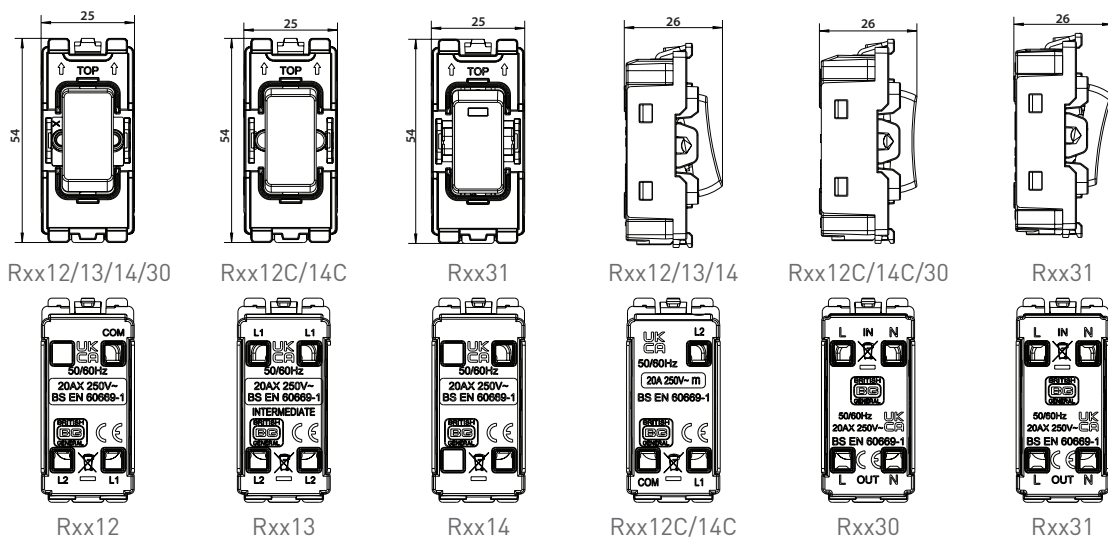

Line Diagrams