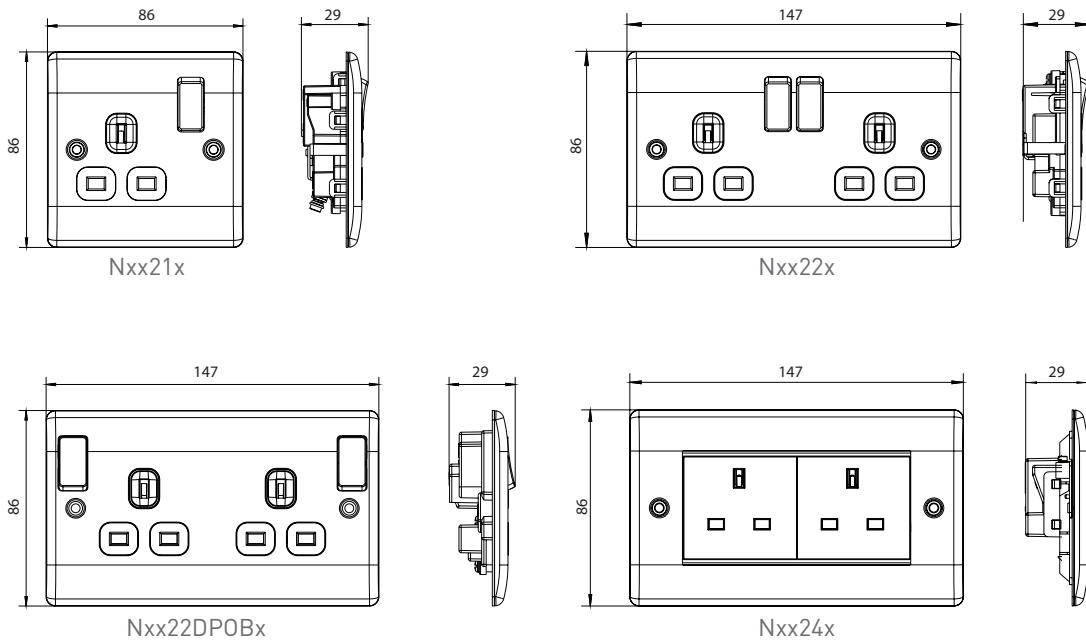

13 Amp Socket Outlet

Technical Specifications

Standard(s)	BS 1363-2:2016+A1:2018
Rating	13 Amp 250V AC
Switch Type	Double Pole
Terminal Capacity	3 x 2.5mm² 3 x 4mm² 2 x 6mm²
RoHS Directive	Yes
WEEE Directive	Yes
Mounting Box Depth (Min)	25mm
Fixing Centres	60.3mm (Nxx21x products) 120.6mm (Nxx22x, Nxx22DPOBx, Nxx24x products)

Line Diagrams