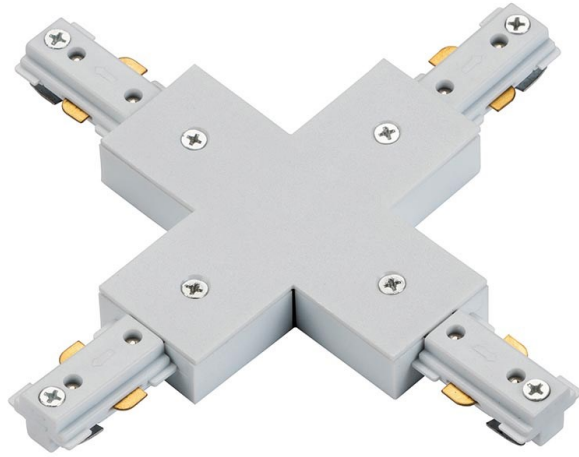

Track x connector

75537

75537

Ideal for display purposes where great flexibility is required. The perfect fitting for retail, commercial & domestic applications.

Dimmable

White pc

Constructed from polycarbonate & steel