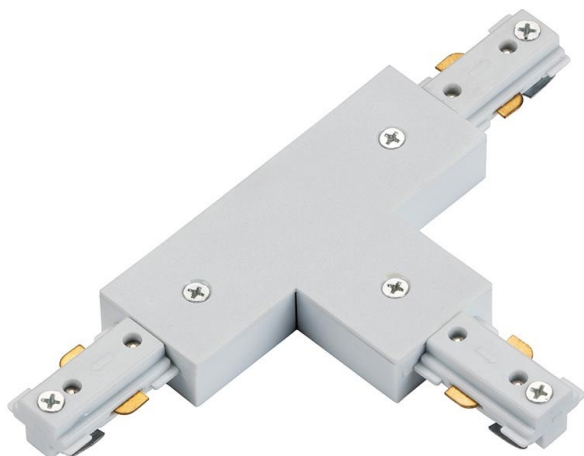

# Track t connector

75536

## 75536

Ideal for display purposes where great flexibility is required. The perfect fitting for retail, commercial & domestic applications.

Dimmable

White pc

Constructed from polycarbonate & steel

Shipment Carton Qty: 50