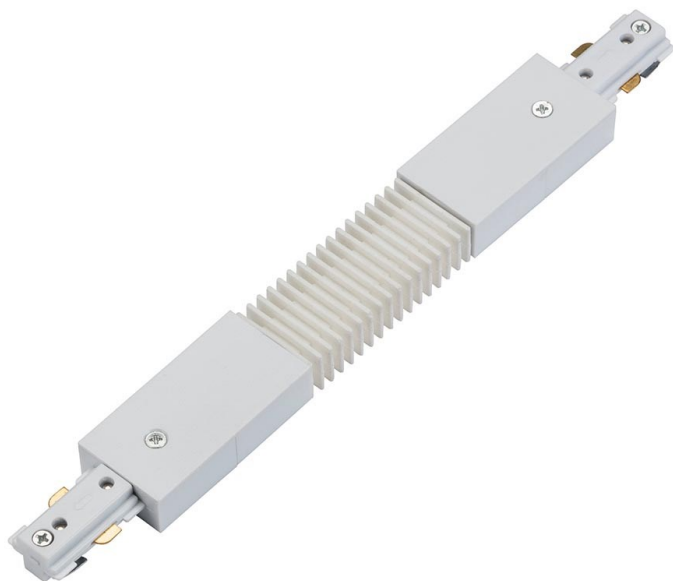

# Track flexible connector

75535

## 75535

Ideal for display purposes where great flexibility is required. The perfect fitting for retail, commercial & domestic applications.

Dimmable

White pc

Constructed from polycarbonate & steel

Shipment Carton Qty: 100

 Save As PDF

Overview

Specification

Specification

Dimensons

Pack Quantities

Case Quantities

- K: 6000
- L: 300mm H: 17mm W: 35mm
- Class 1
- 2YR Warranty
- Weight: 0.2 Kg