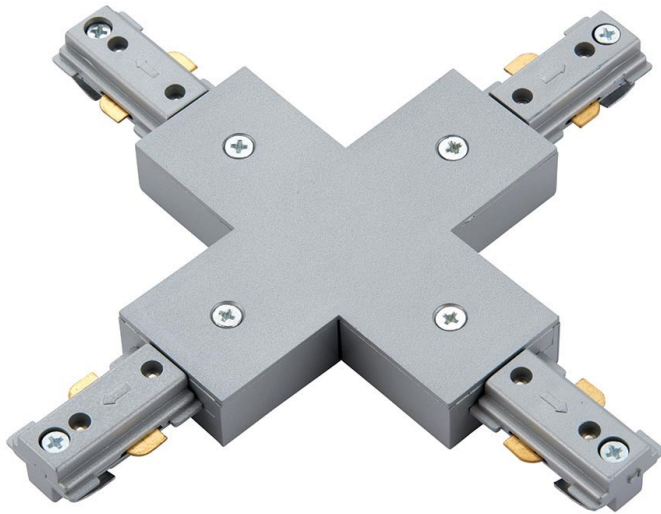

Track x connector

72727

72727

Ideal for display purposes where great flexibility is required. The perfect fitting for retail, commercial & domestic applications.

Dimmable

Silver paint

Constructed from polycarbonate & steel

- L: 182mm H: 17mm W: 182mm
- Class 1
- 2YR Warranty
- Weight: 0.2 Kg