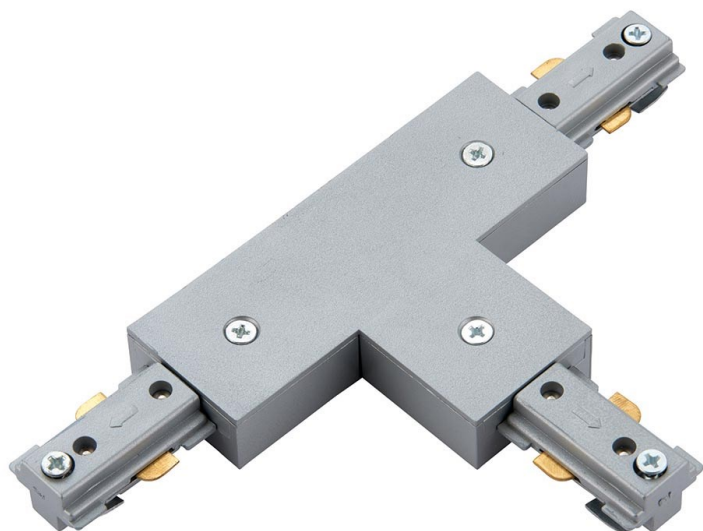

Track t connector

72726

72726

Ideal for display purposes where great flexibility is required. The perfect fitting for retail, commercial & domestic applications.

Dimmable

Silver paint

Constructed from polycarbonate & steel

- H: 17mm W: 107mm L: 180mm
- Class 1
- 2YR Warranty
- Weight: 0.2 Kg