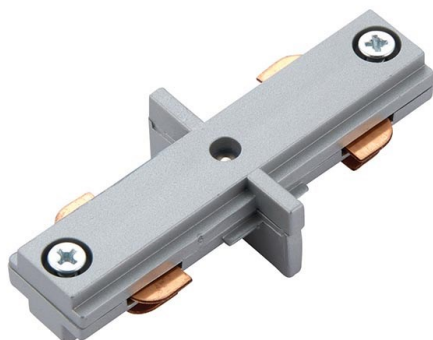

Track internal connector

72722

72722

Ideal for display purposes where great flexibility is required. The perfect fitting for retail, commercial & domestic applications.

Dimmable

Silver paint

Constructed from polycarbonate

- L: 80mm H: 17mm W: 35mm
- Class 1
- 2YR Warranty
- Weight: 0 Kg