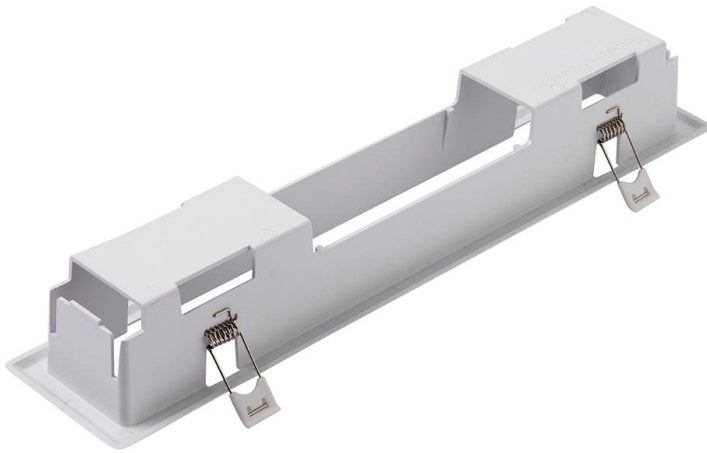

SightPRO 6-in-1 recess accessory

108751

saxby
lighting

108751

This is the optional accessory for the Sight 6-in-1 (108750) to be recessed.

Constructed from polycarbonate

Shipment Carton Qty: 20

 [Save As PDF](#)

Overview

Specification

Specification

Dimensons

Pack Quantities

Case Quantities

- H: 56mm W: 75mm L: 365mm
- Cut hole: 335X57mm
- 2+3YR Extended Warranty
- Weight: 0.1 Kg